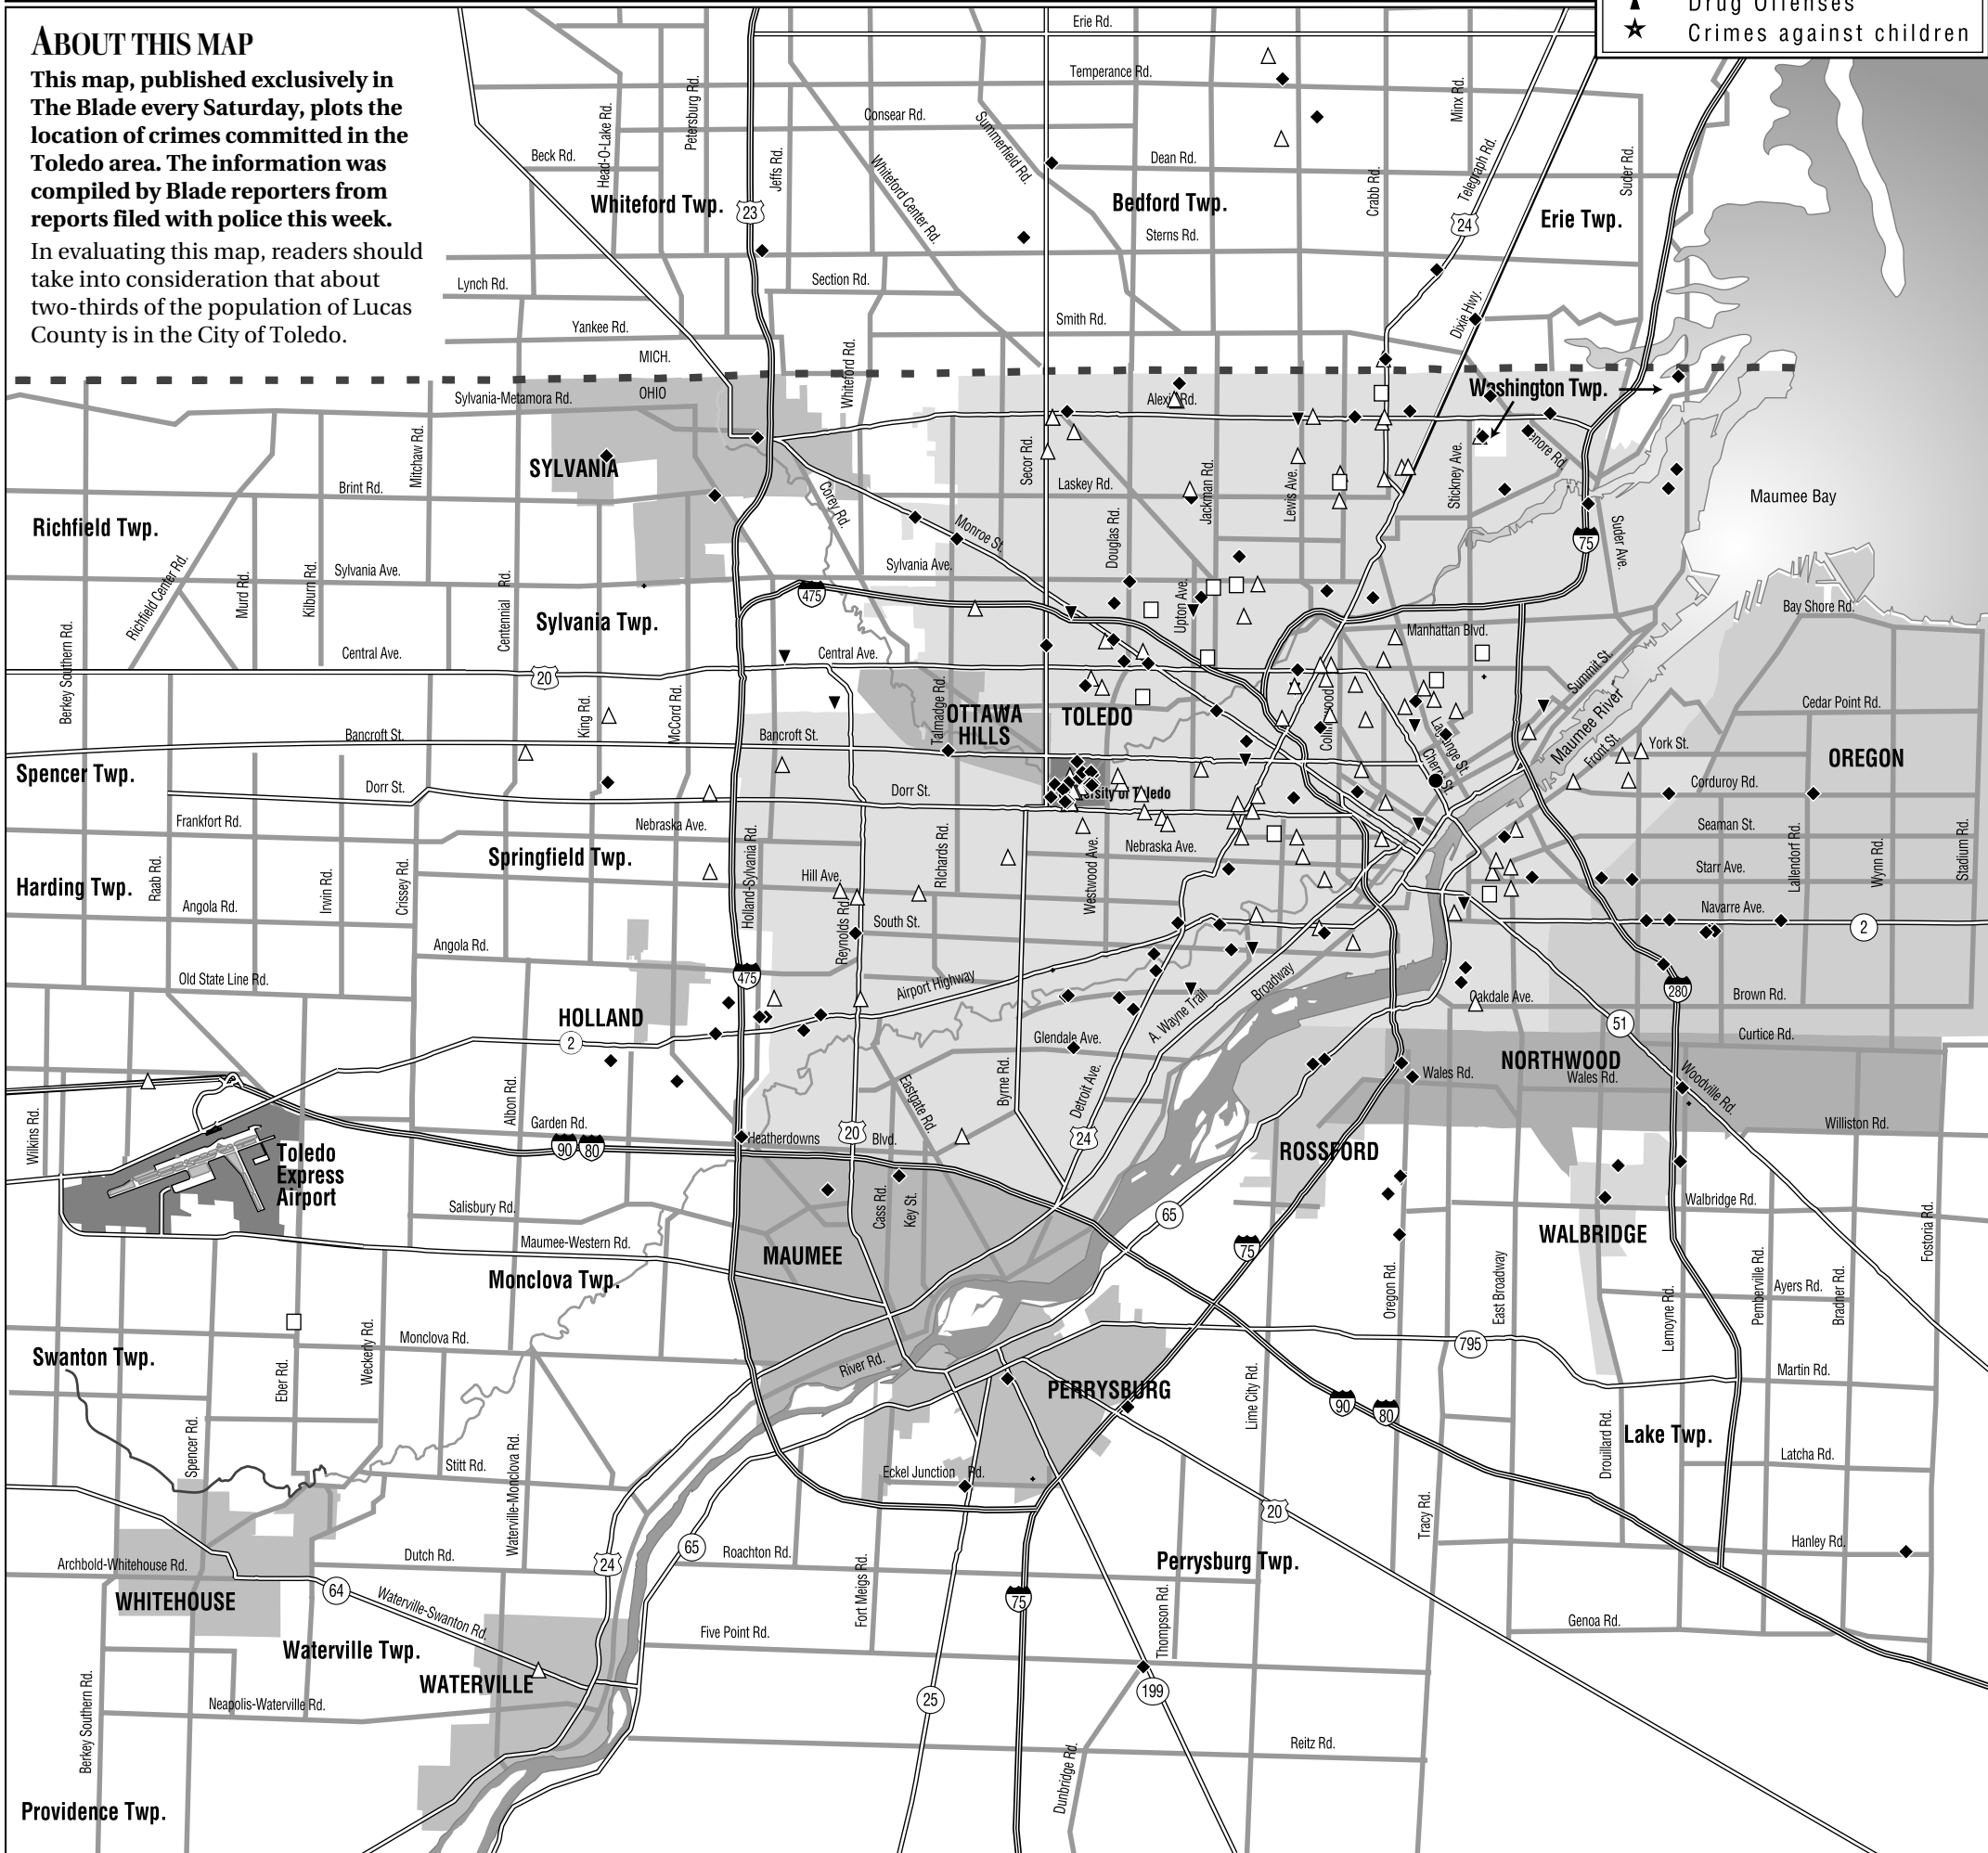

## POLICE REPORTS IN AND AROUND TOLEDO

LEGEND	
+	Homicides
●	Felonious Assaults
▼	Robberies
□	Auto Thefts
◆	Thefts
△	Burglaries
⌵	Drug Offenses
★	Crimes against children

### ABOUT THIS MAP

This map, published exclusively in **The Blade** every Saturday, plots the location of crimes committed in the Toledo area. The information was compiled by Blade reporters from reports filed with police this week.

In evaluating this map, readers should take into consideration that about two-thirds of the population of Lucas County is in the City of Toledo.

**Richfield Twp.**

**Spencer Twp.**

**Harding Twp.**

**Swanton Twp.**

**WATERVILLE**

**Bedford Twp.**

**OTTAWA HILLS**

**TOLEDO**

**PERRYSBURG**

**Perrysburg Twp.**

**Erie Twp.**

**Washington Twp.**