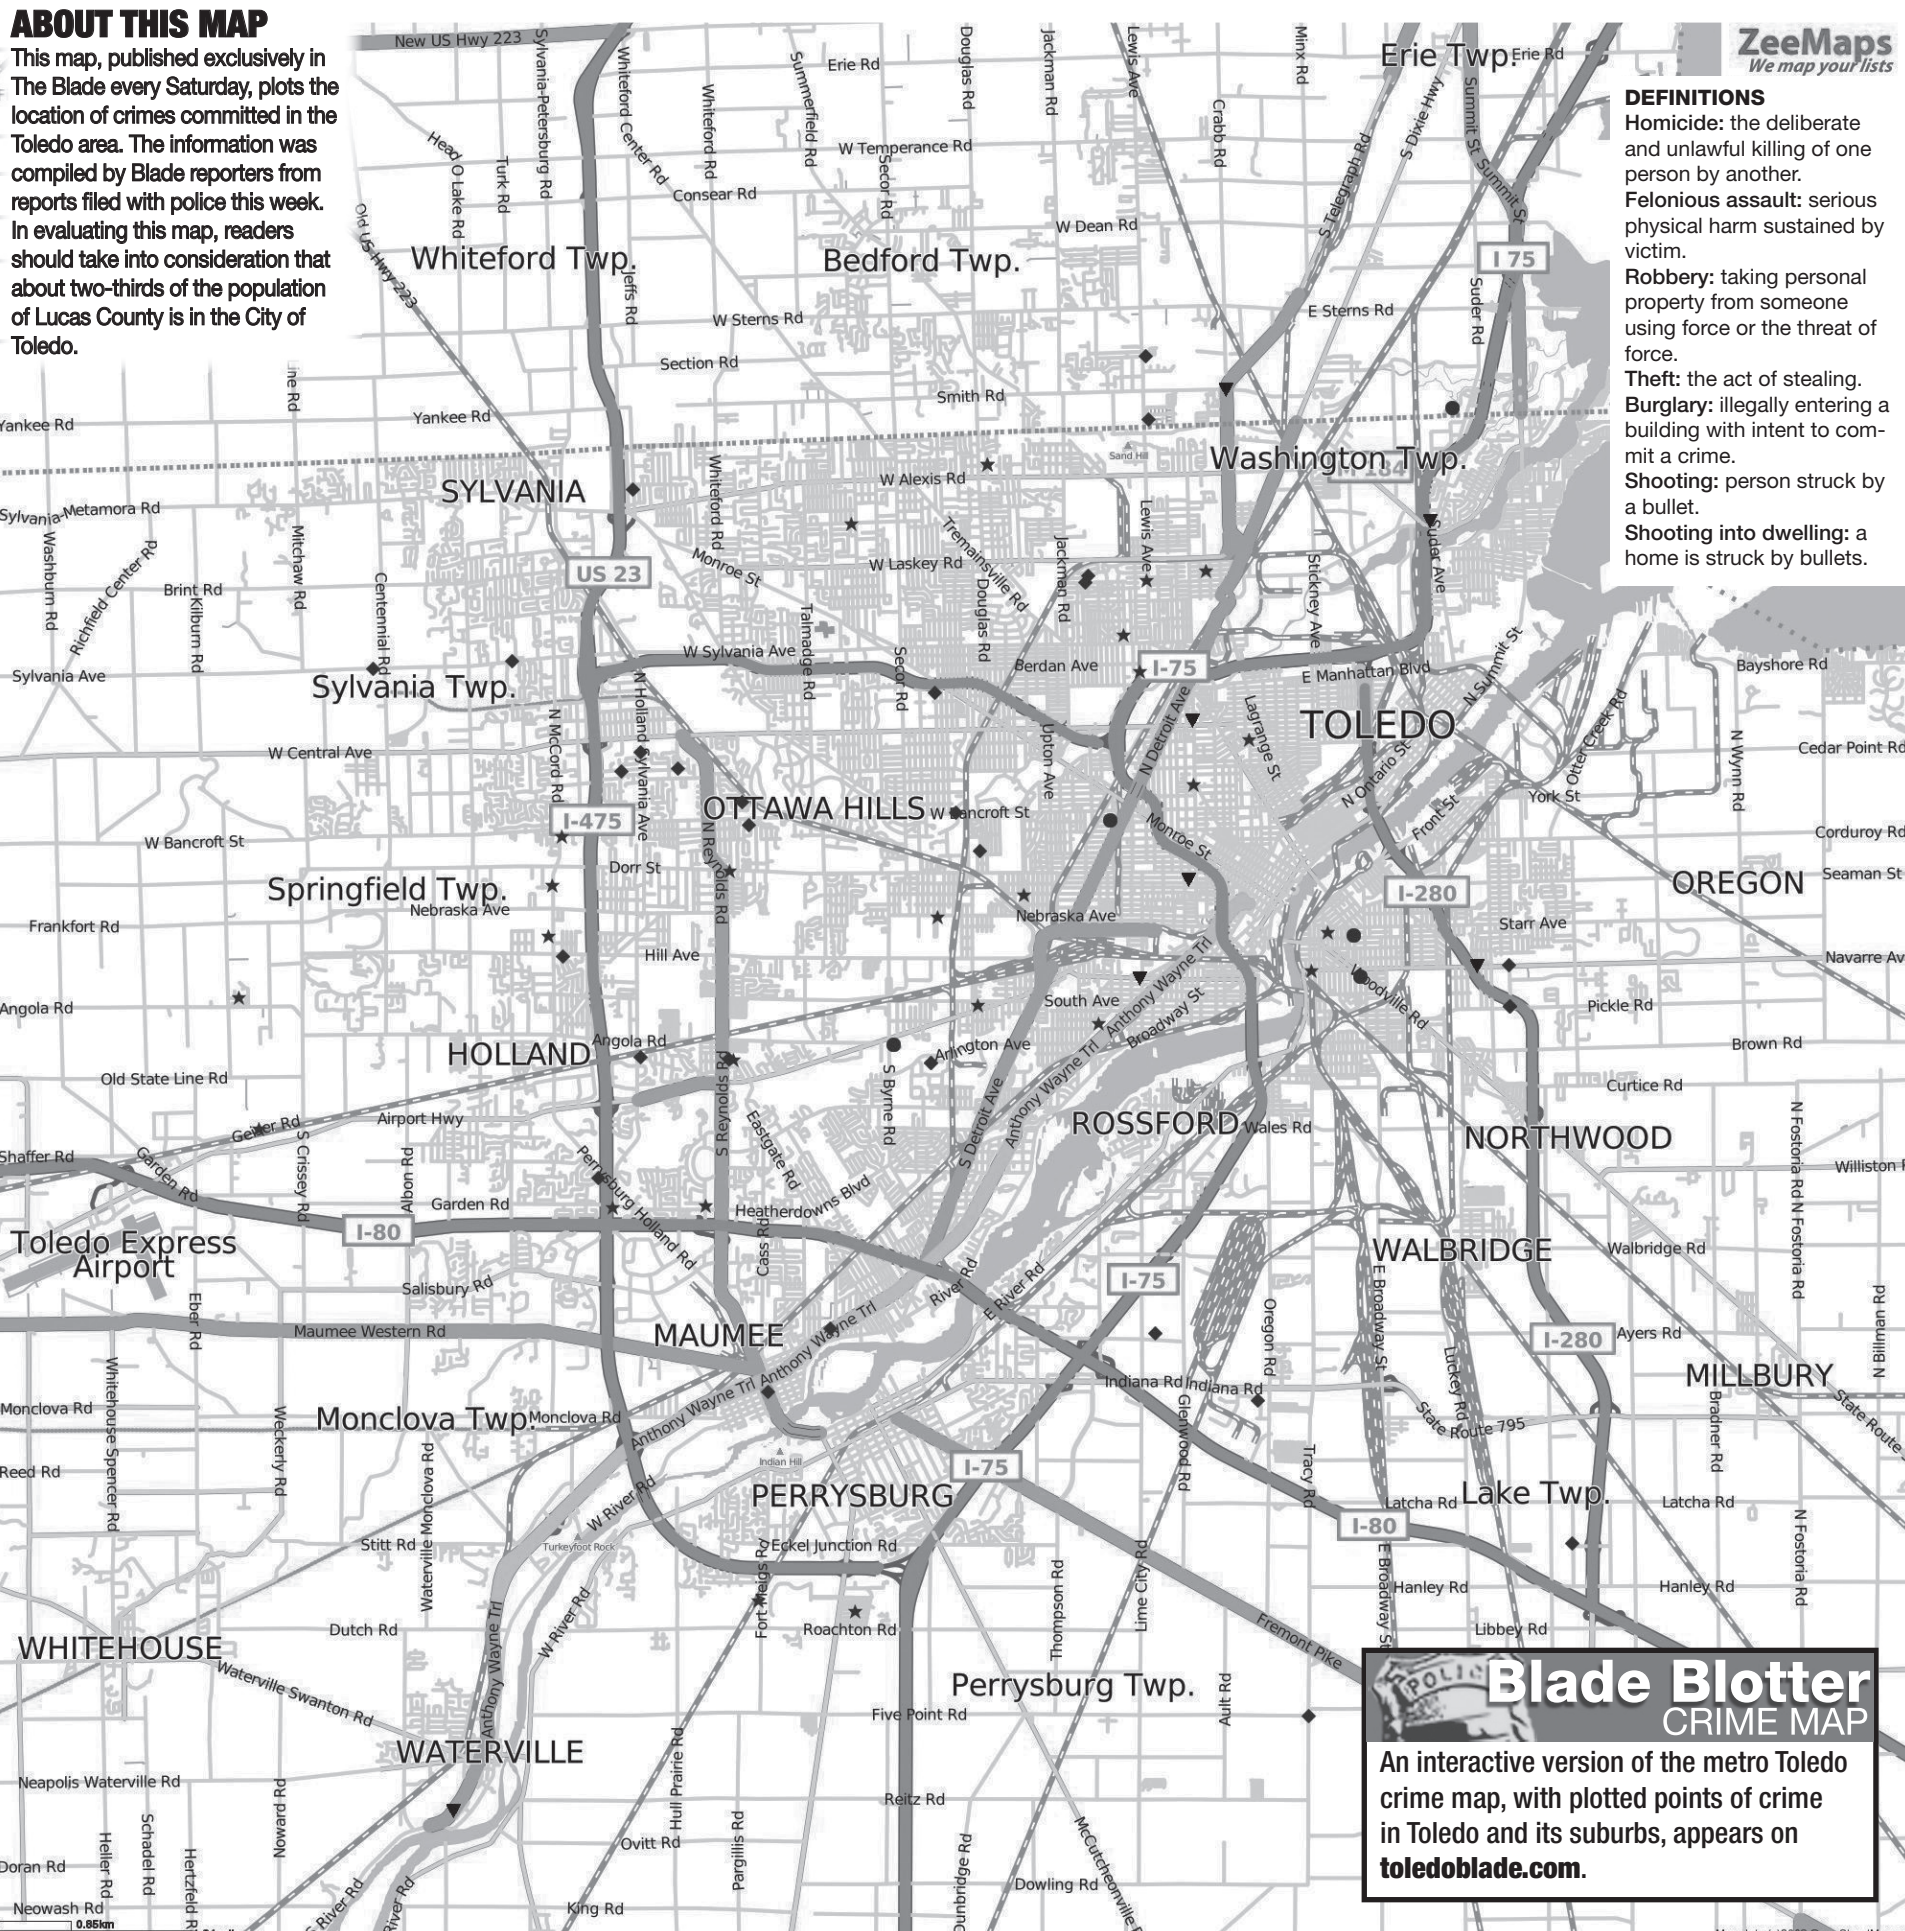

# CRIME WATCH

## LEGEND

- + Homicides
- Felonious Assaults
- ▼ Robberies
- ◆ Thefts
- ★ Burglaries
- ❖ Shooting

ZeeMaps  
We map your lists

## ABOUT THIS MAP

This map, published exclusively in The Blade every Saturday, plots the location of crimes committed in the Toledo area. The information was compiled by Blade reporters from reports filed with police this week. In evaluating this map, readers should take into consideration that about two-thirds of the population of Lucas County is in the City of Toledo.

**Blade Blotter**  
CRIME MAP

An interactive version of the metro Toledo crime map, with plotted points of crime in Toledo and its suburbs, appears on [toledoblade.com](http://toledoblade.com).

Map data (c)2009 OpenStreetMap.org