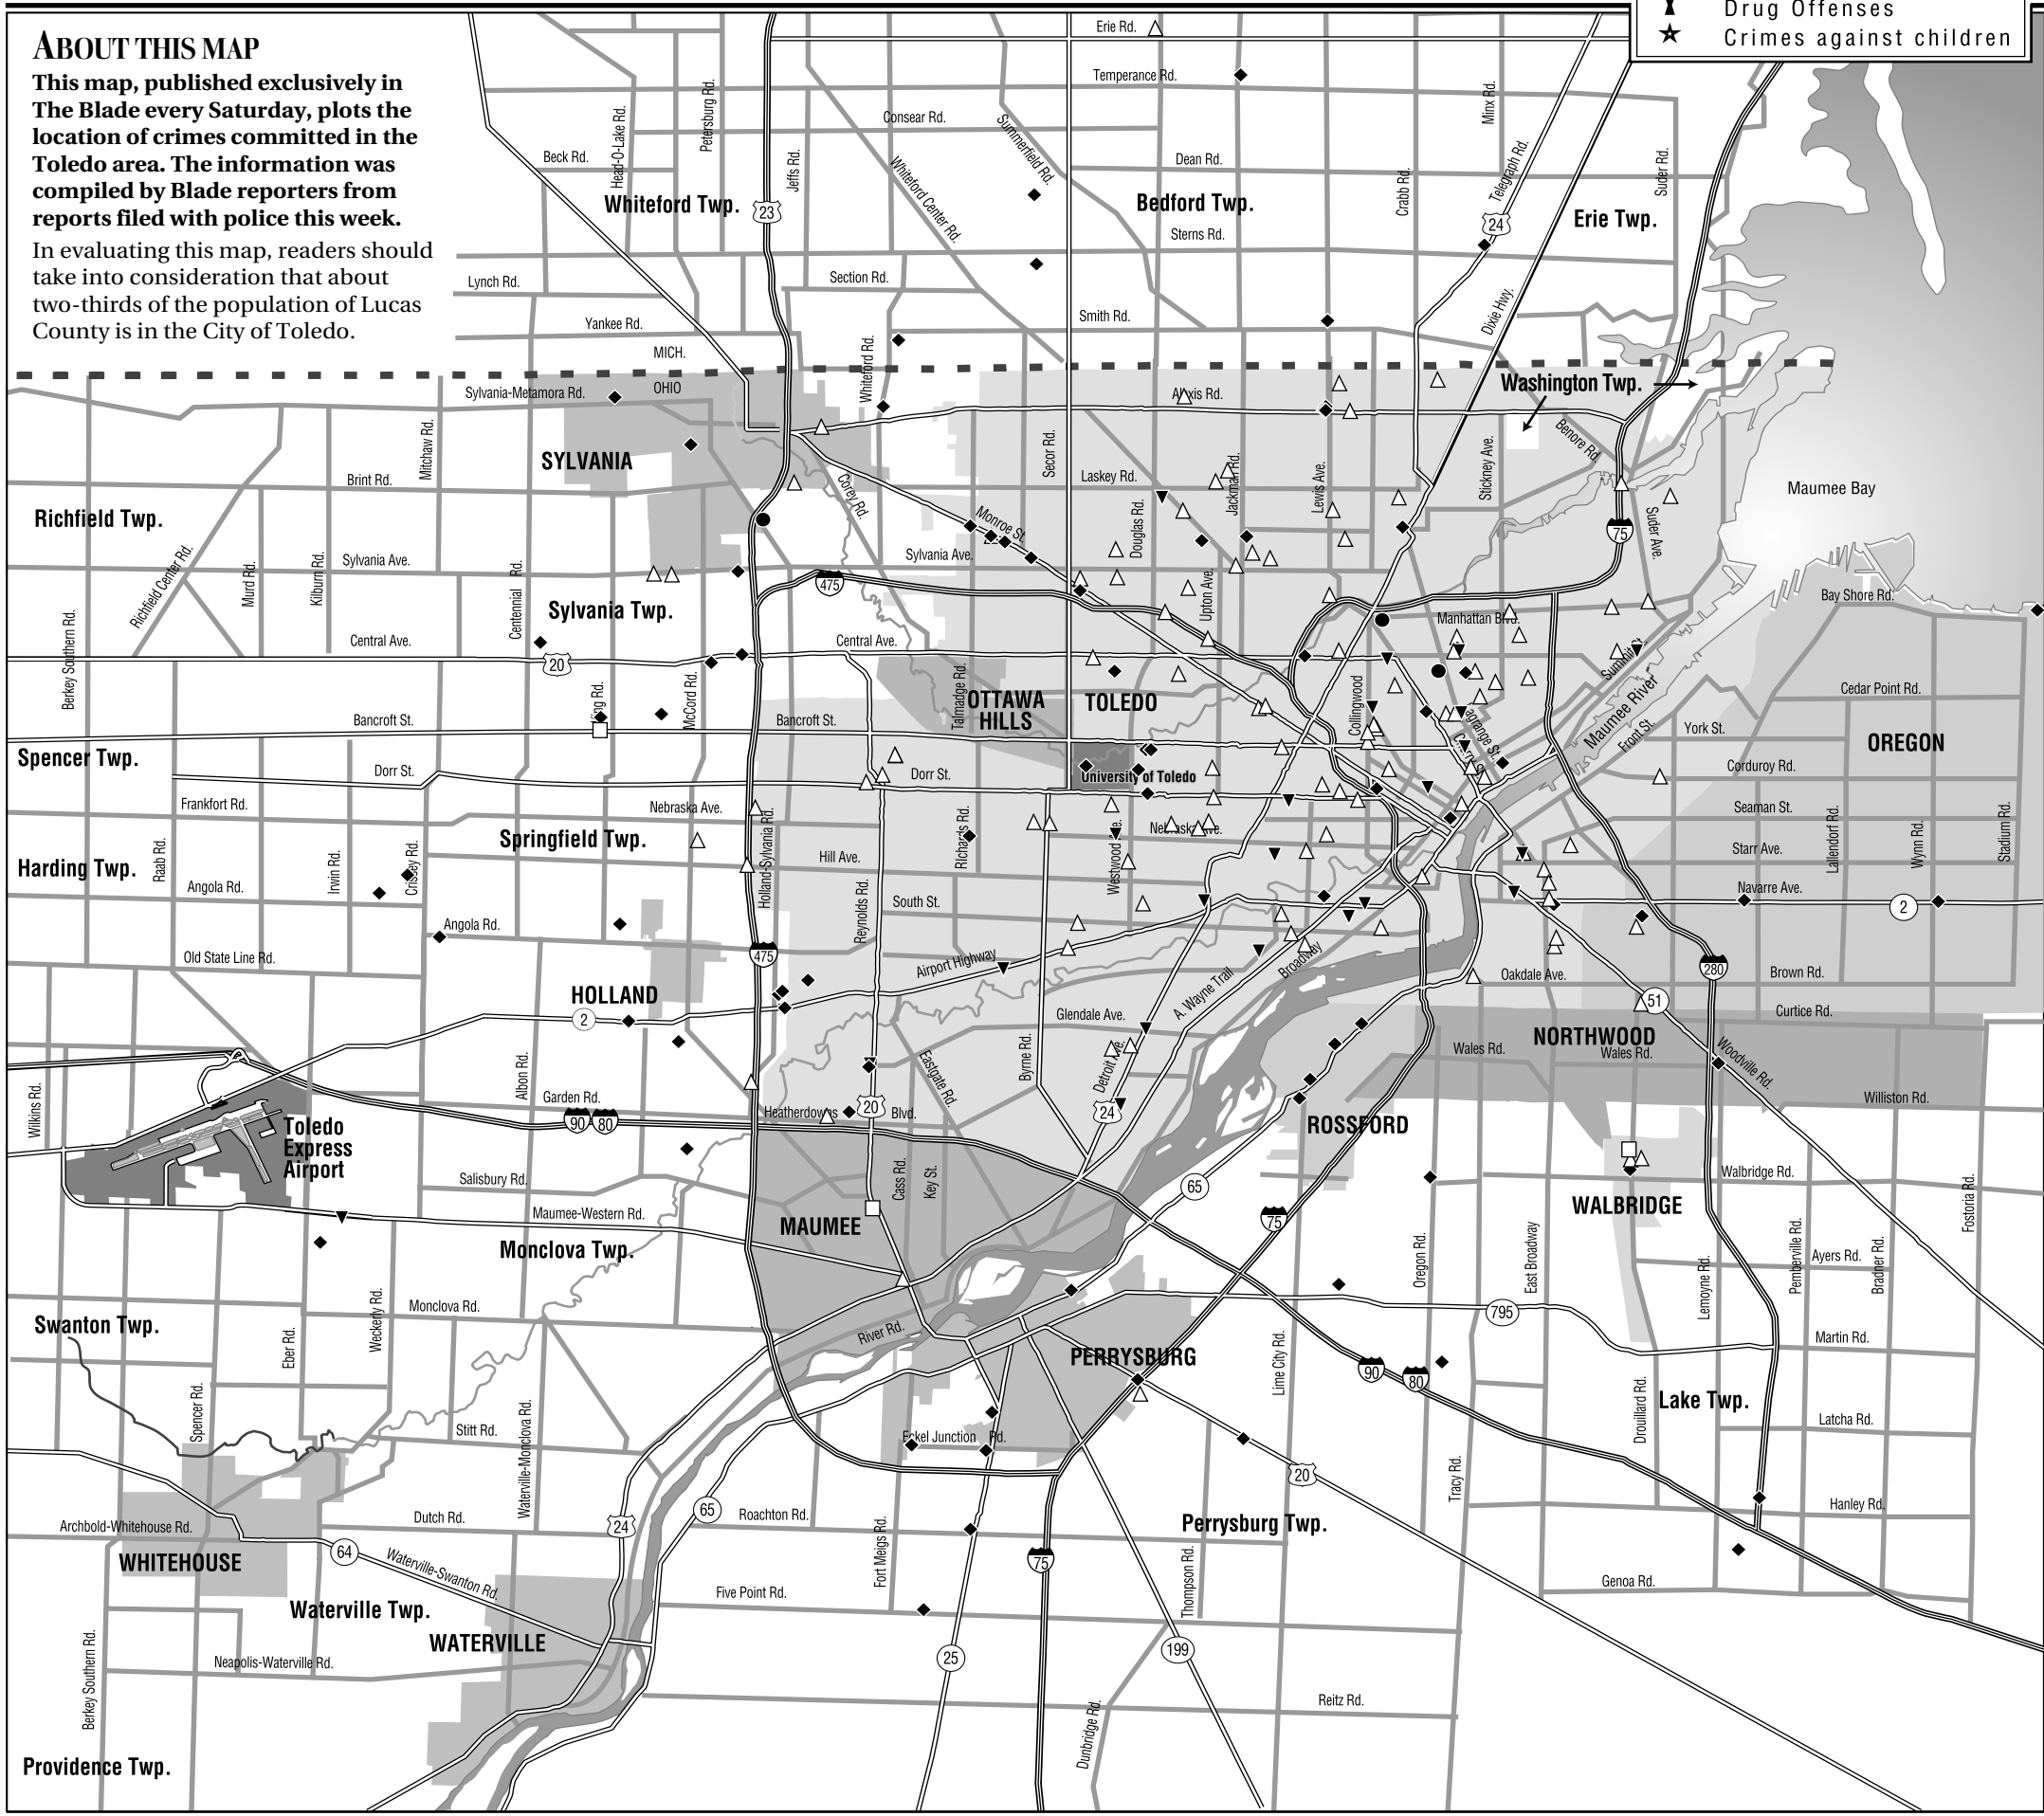

# Crime Watch

## POLICE REPORTS IN AND AROUND TOLEDO

**LEGEND**

- ⊕ Homicides
- Felonious Assaults
- ▼ Robberies
- Auto Thefts
- ◆ Thefts
- △ Burglaries
- ✂ Drug Offenses
- ★ Crimes against children

**ABOUT THIS MAP**  
 This map, published exclusively in **The Blade** every Saturday, plots the location of crimes committed in the Toledo area. The information was compiled by Blade reporters from reports filed with police this week.

In evaluating this map, readers should take into consideration that about two-thirds of the population of Lucas County is in the City of Toledo.

**SUBURBAN CRIME REPORTS**

Toledo crime reports are published in **Today's Log** during the week.