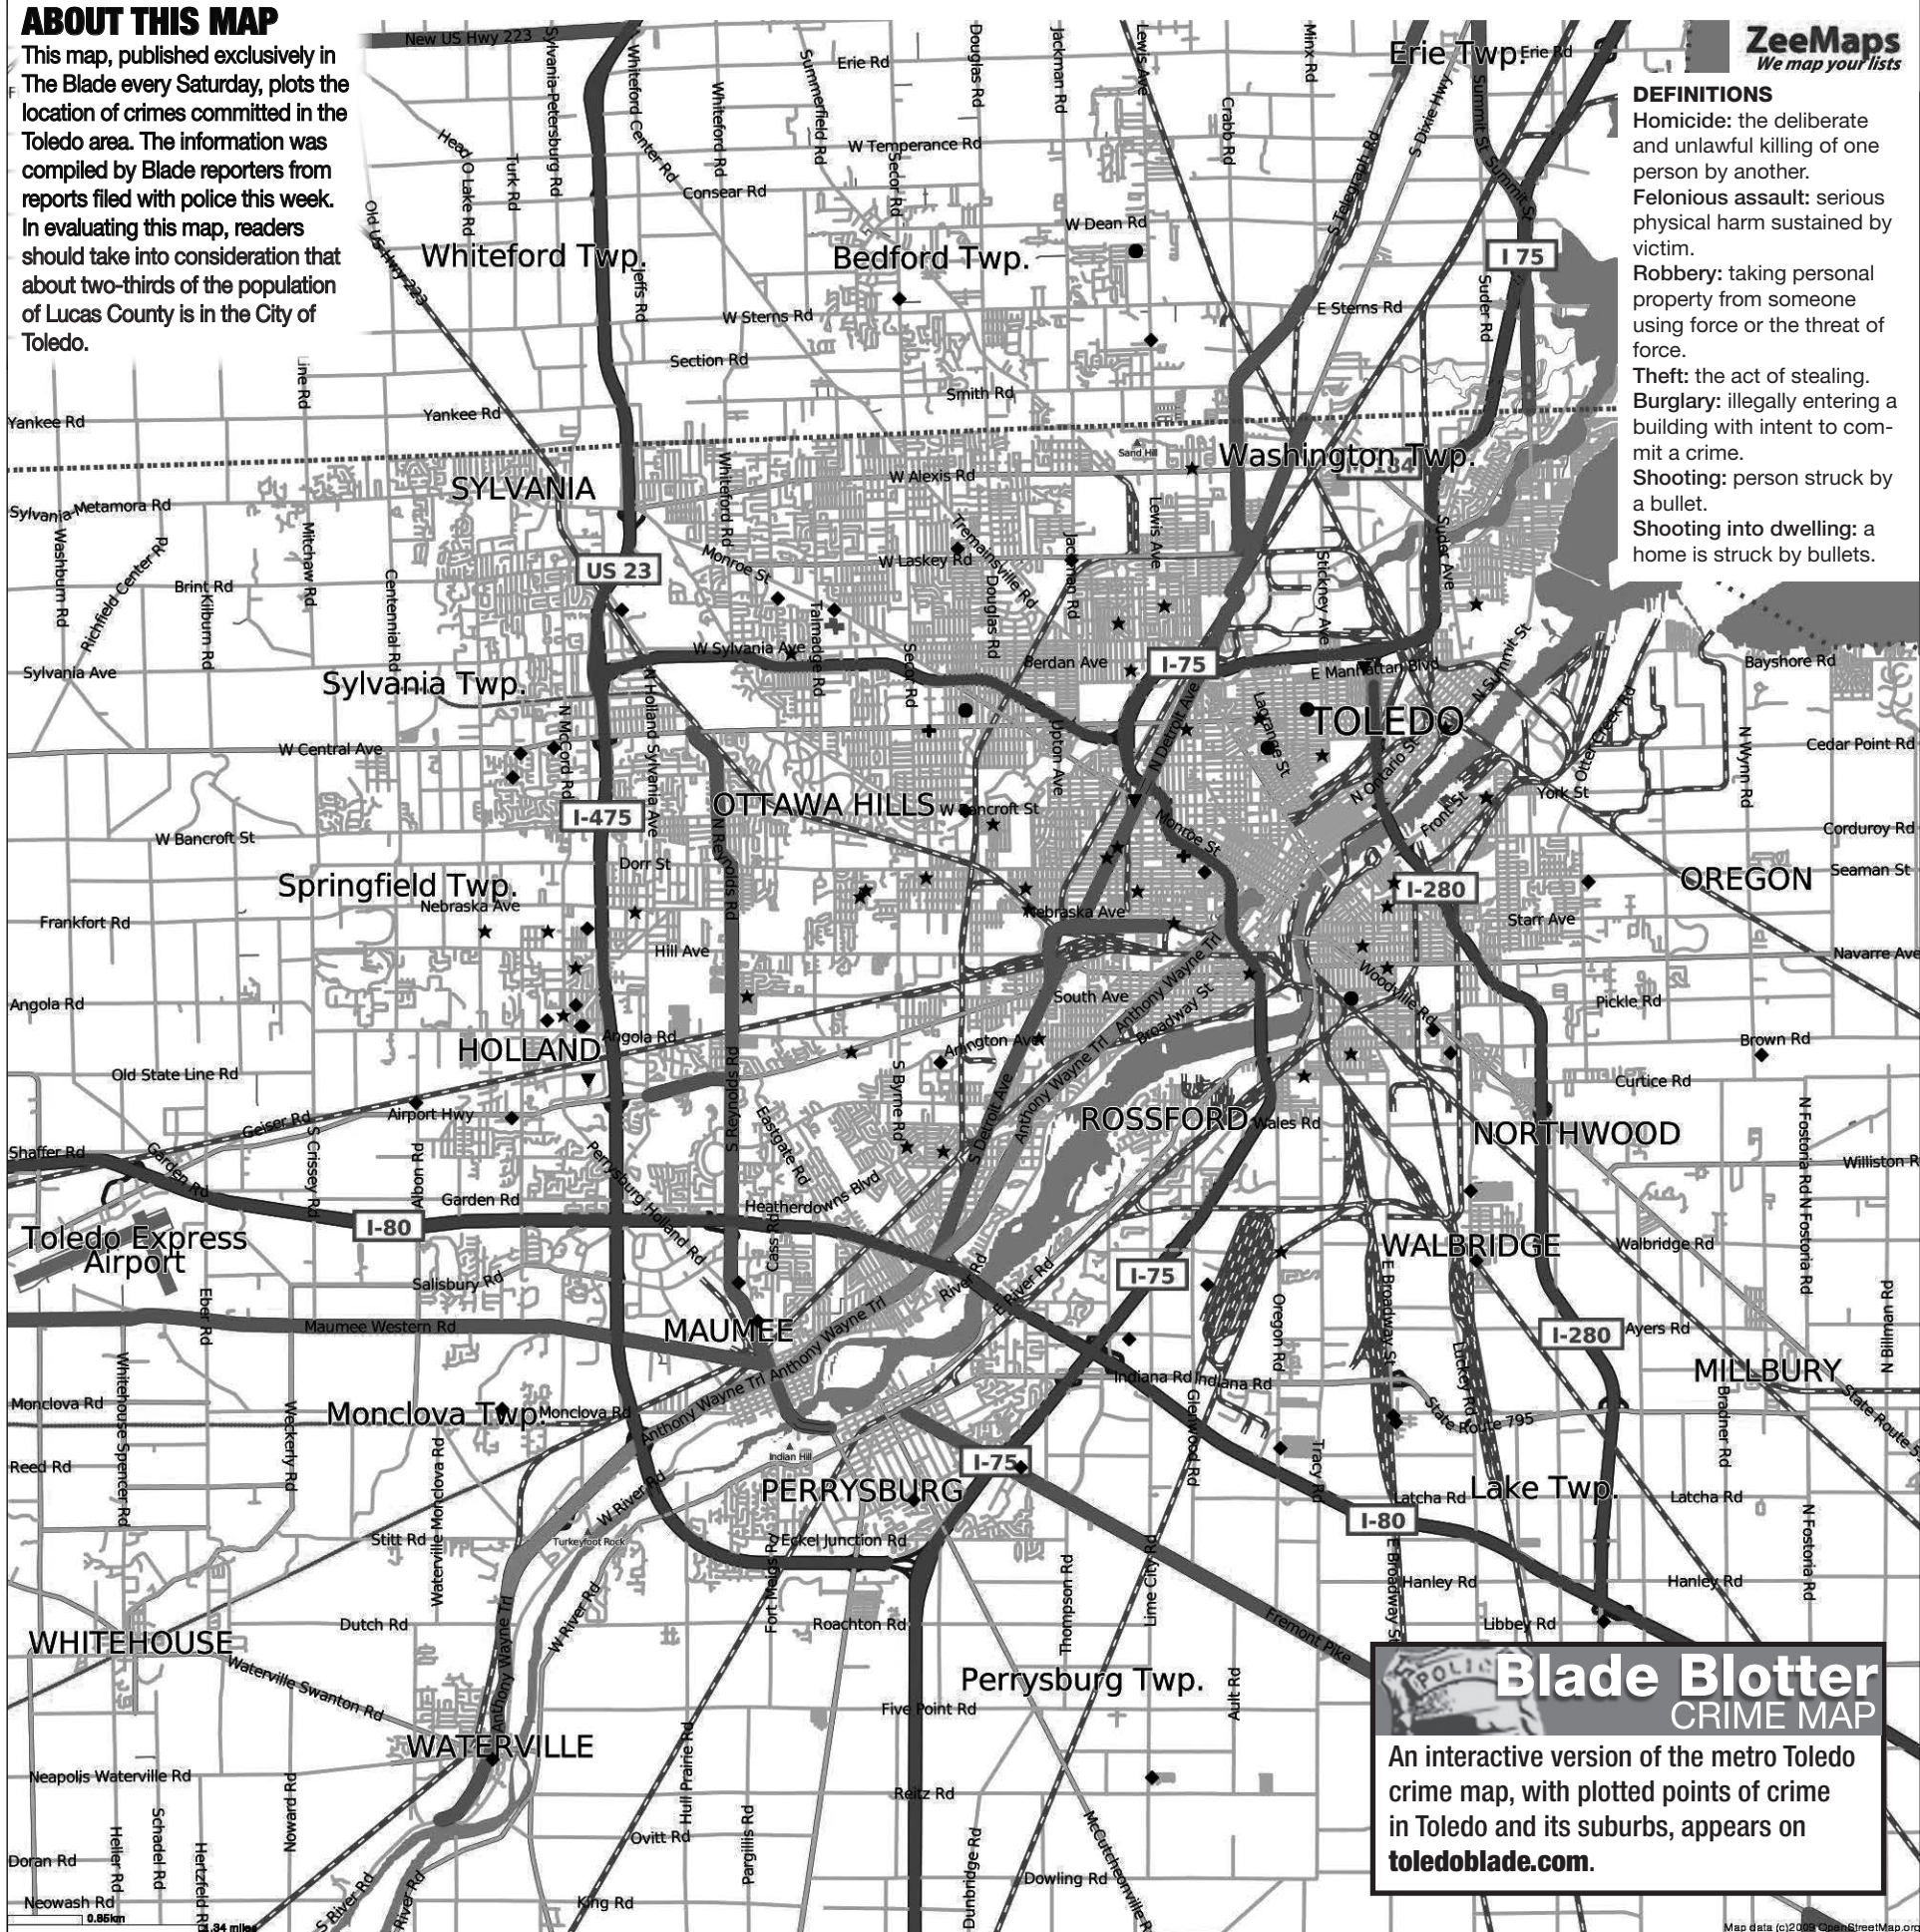

CRIME WATCH

Police reports in and around Toledo

ABOUT THIS MAP

This map, published exclusively in *The Blade* every Saturday, plots the location of crimes committed in the Toledo area. The information was compiled by *Blade* reporters from reports filed with police this week. In evaluating this map, readers should take into consideration that about two-thirds of the population of Lucas County is in the City of Toledo.

LEGEND

- + Homicides
- Felonious Assaults
- ▼ Robberies
- ◆ Thefts
- ★ Burglaries
- ❖ Shooting

ZeeMaps
We map your lists

DEFINITIONS

Homicide: the deliberate and unlawful killing of one person by another.
Felonious assault: serious physical harm sustained by victim.
Robbery: taking personal property from someone using force or the threat of force.
Theft: the act of stealing.
Burglary: illegally entering a building with intent to commit a crime.
Shooting: person struck by a bullet.
Shooting into dwelling: a home is struck by bullets.

Blade Blotter
CRIME MAP

An interactive version of the metro Toledo crime map, with plotted points of crime in Toledo and its suburbs, appears on toledoblade.com.